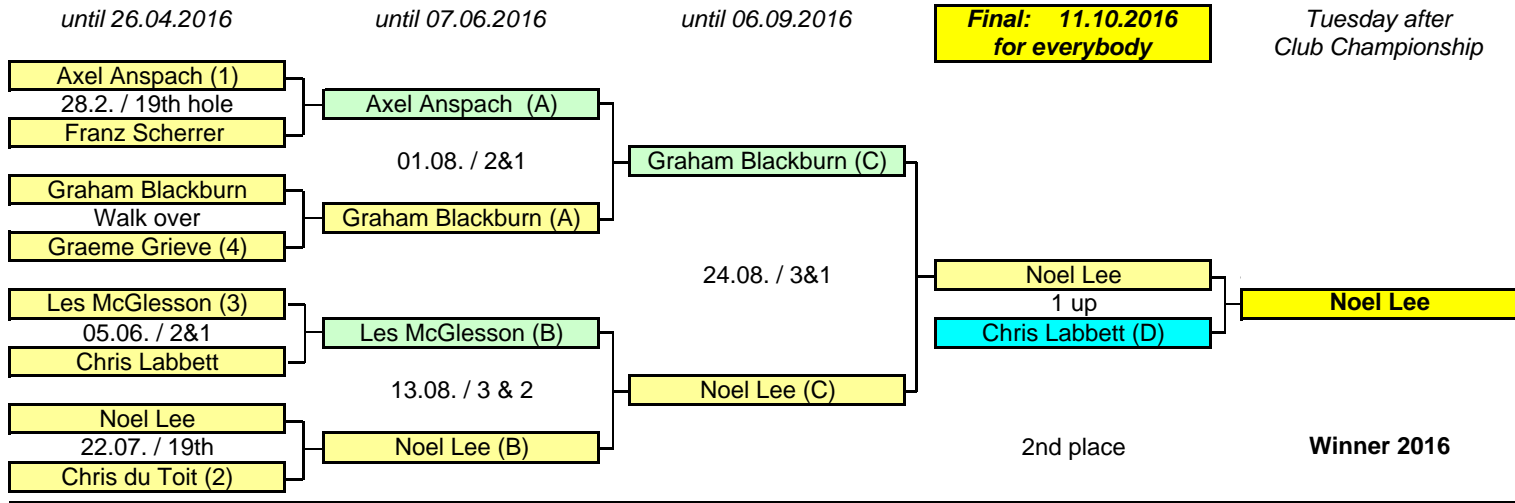

**Franz' Matchplay 2016**

*updated: 11.10.16*

**First Chance: Winners side**

**2nd Chance: Losers side**